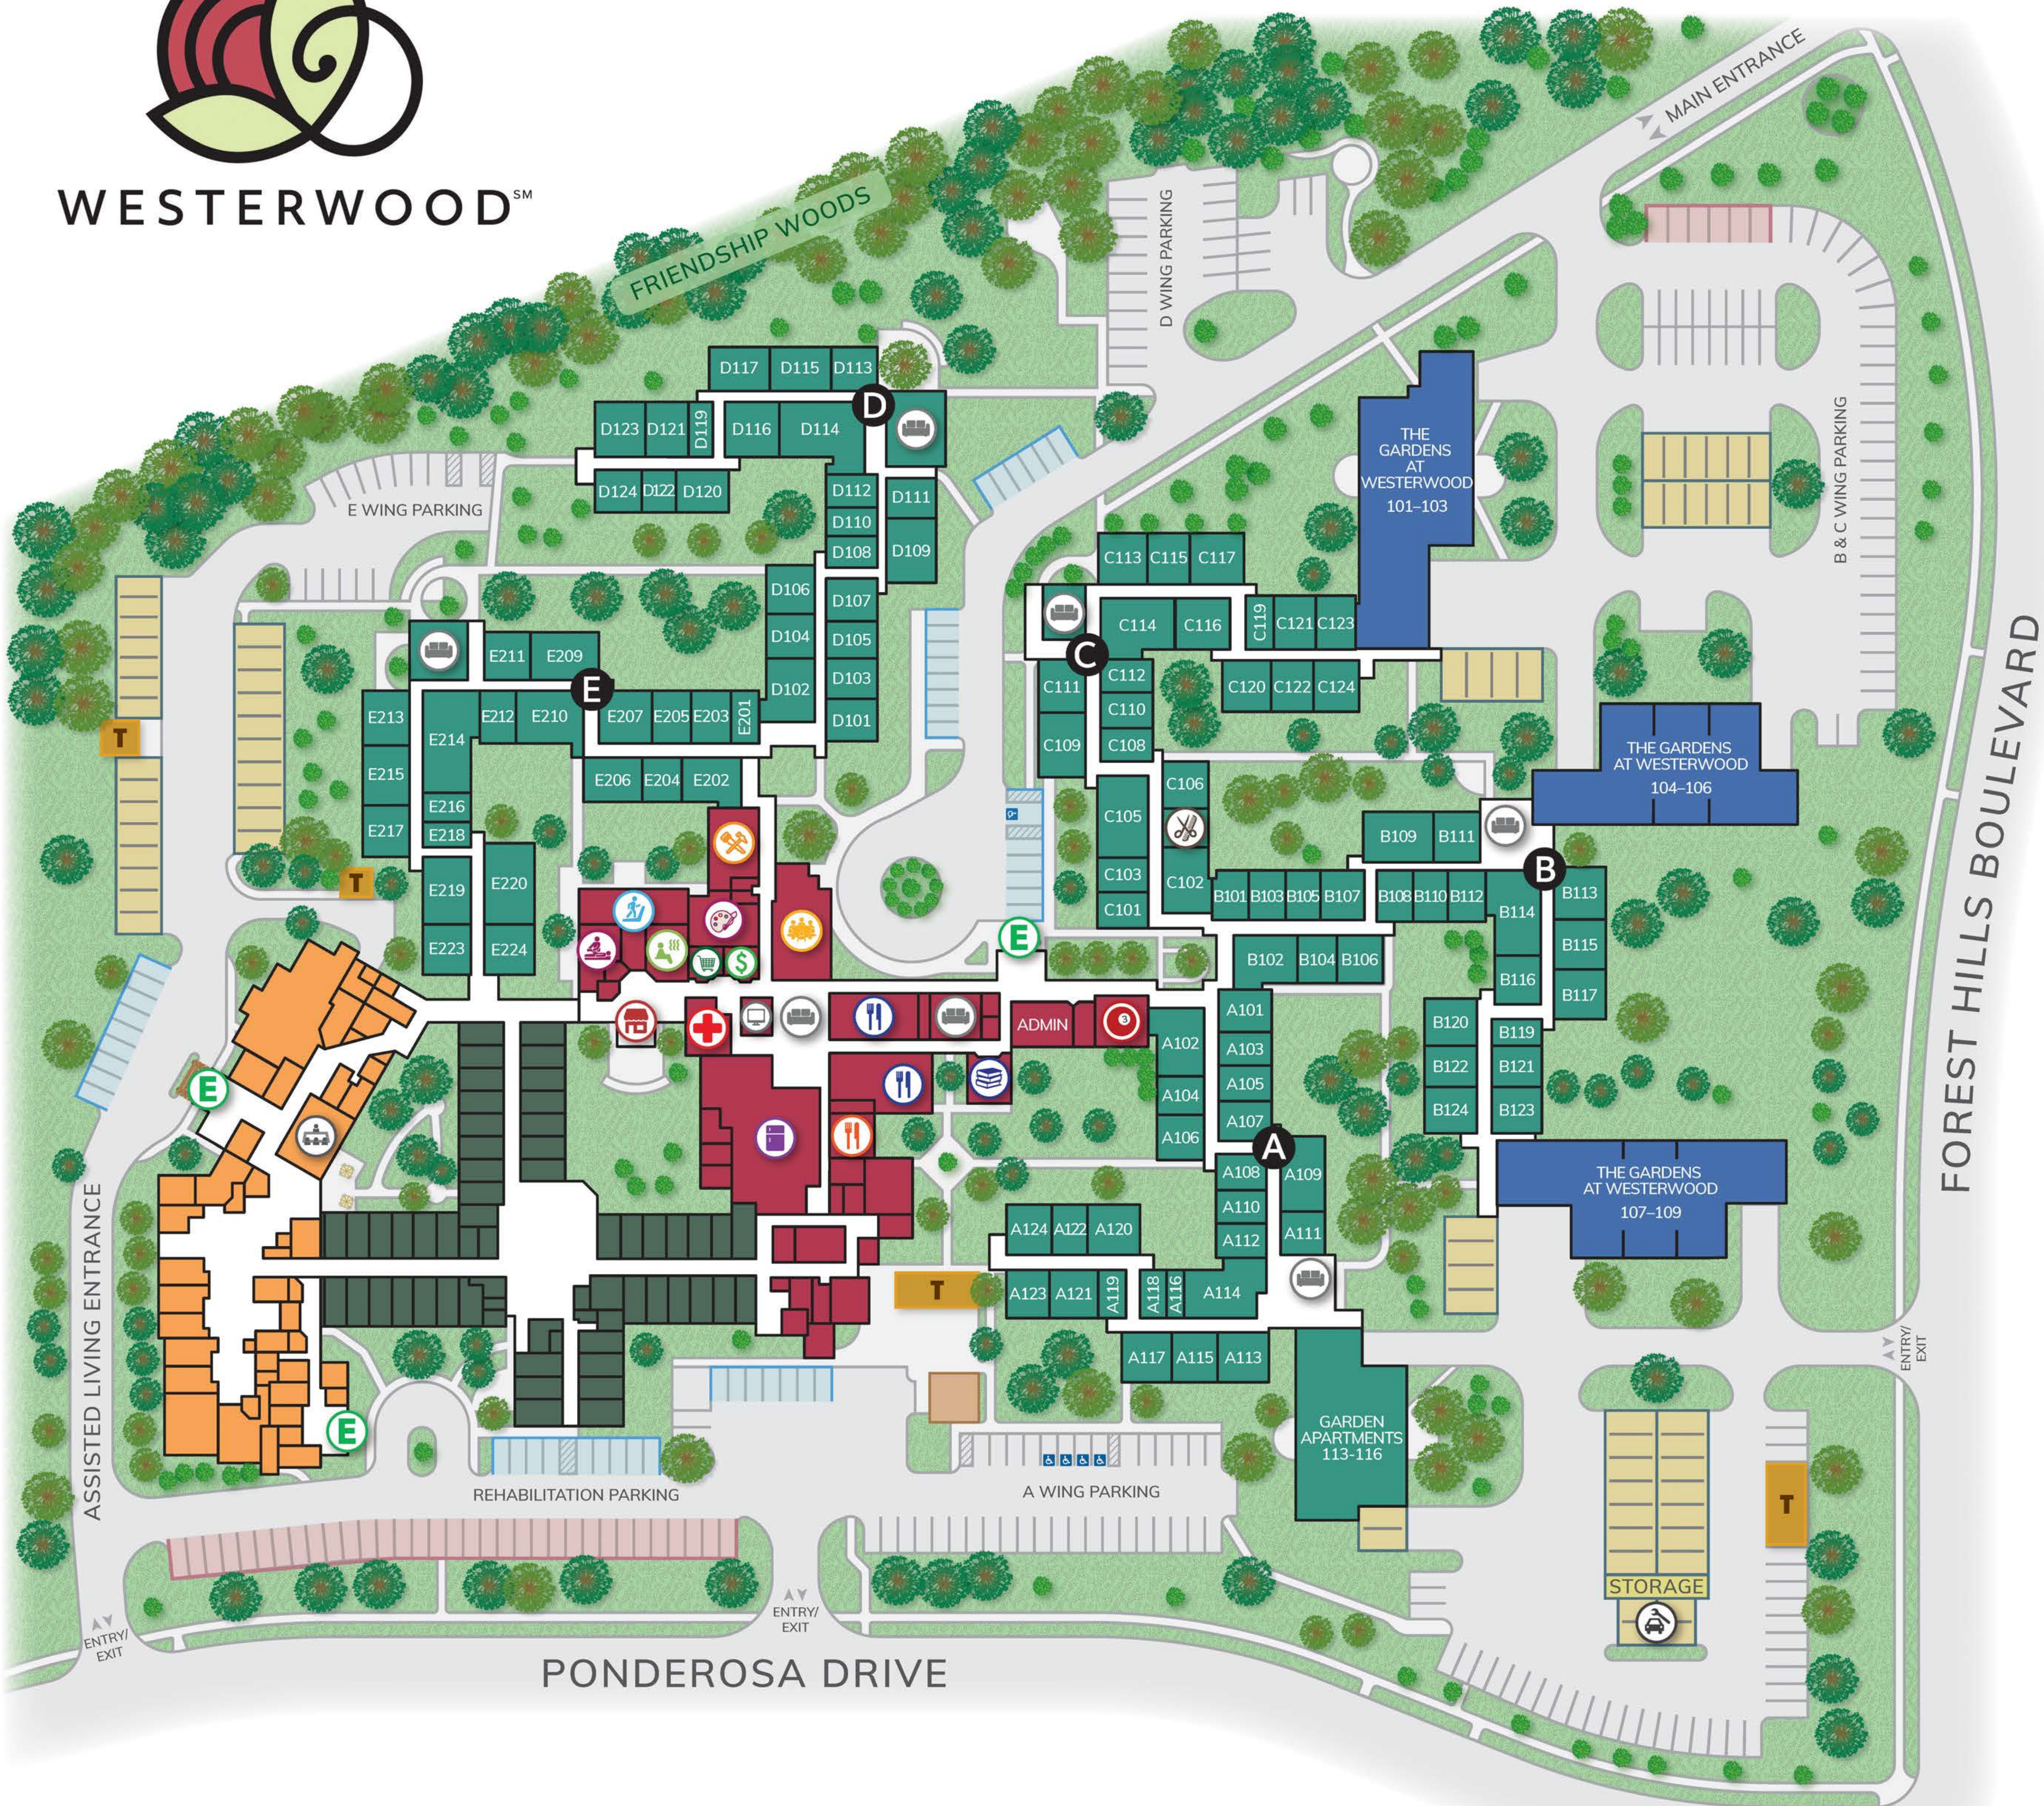

WESTERWOOD<sup>SM</sup>

- GARDEN COTTAGES
- INDEPENDENT LIVING
- ASSISTED LIVING
- REHABILITATION
- COMMUNITY SPACE
- A A WING
- B B WING
- C C WING
- D D WING
- E E WING
- E ENTRANCE
- T SERVICE GARAGE
- TRASH
- GARAGE
- VISITOR PARKING
- EMPLOYEE PARKING

- COMMUNITY SPACE**
- BILLIARDS ROOM
  - LOUNGE
  - LIBRARY
  - DINING ROOM
  - PRIVATE DINING ROOM
  - KITCHEN
  - COMPUTER LAB
  - CLINIC
  - SODA SHOPPE
  - THERAPY
  - FITNESS CENTER
  - WELLSPRING
  - VILLAGE STORE
  - BANK
  - ART STUDIO
  - FRIENDSHIP HALL
  - WOOD SHOP

- ASSISTED LIVING
- CONFERENCE ROOM

- INDEPENDENT LIVING
- LOUNGE
- BEAUTY SHOP